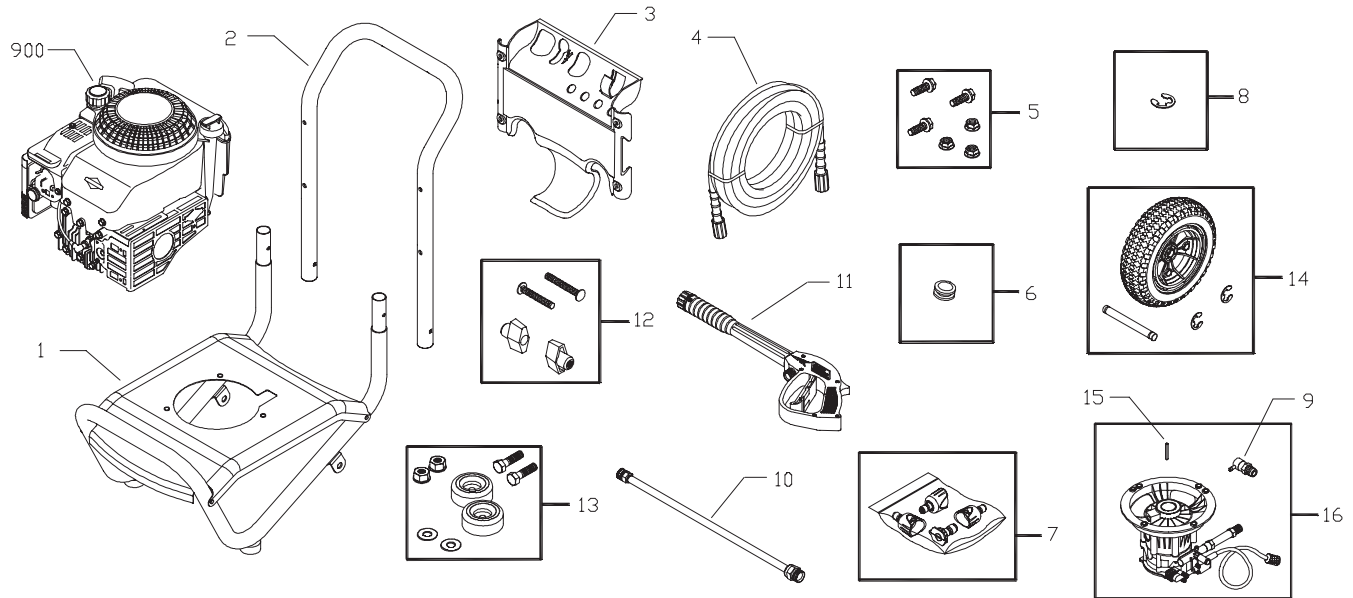

EXPLODED VIEW AND PARTS LIST - MAIN UNIT

Item	Part #	Description
1	197081GS	ASSY, Base
2	M195428GS	HANDLE
3	196444GS	ASSY, Billboard w/ Clips
	195964GS	Clip
4	196006GS	HOSE
5	192645GS	KIT, Pump Mounting Hardware
6	30809GS	GROMMET
7	195943GS	KIT, Nozzle, QC
	198841GS	Nozzle, Plastic Soap
	195842AEGS	Nozzle, QC, Red ProjPro
	195842XGS	Nozzle, QC, Orange ProjPro
	195842RGS	Nozzle, QC, Yellow ProjPro
8	191265GS	E-RING
9	194298GS	VALVE, Thermal Relief
10	190779GS	ASSY, Extension
11	193482GS	GUN
12	B2203GS	KIT, Handle Connector
13	192310GS	KIT, Vibration Mount

Item	Part #	Description
14	197082GS	KIT, Wheel
15	23139GS	KEY
16	198421GS	ASSY, Pump (see page 3)
900	§	ENGINE

Items Not Illustrated:

196408GS	MANUAL, Operator's
MS6847	MANUAL, Engine
194256GS	KIT, Tag, Warning with Clip
100516GS	KIT, O-Ring Maintenance
191267MGS	AXLE
BB3061BGS	OIL BOTTLE
87815GS	GOGGLES

Exploded Views and Parts List

EXPLODED VIEW AND PARTS LIST - PUMP

Item	Part #	Description
19	190571GS	CAP, Oil
28	190627GS	MANIFOLD
45	190578GS	PIN
62	190581GS	CAP, 1/8
76	194298GS	THERMAL RELIEF
A	190594GS	KIT, UNLOADER STEM
B	190632GS	KIT, WATER INLET, ALUM
C	190634GS	KIT, OUTLET, ALUM
D	193808GS	KIT, HEAD BRASS
E	193806GS	KIT, CHECK VALVES
F	190592GS	KIT, INLET CHECK
G	190593GS	KIT, CHEMICAL INJECTION
H	193807GS	KIT, SEAL SET

Item	Part #	Description
J	189971GS	KIT, CHEMICAL HOSE
K	193971GS	KIT, PIPE FITTING
L	193972GS	KIT, UNLOADER SEAT

Items Not Illustrated:

190586GS	OIL BOTTLE
B2384GS	FILTER, Inlet
186452GS	FILTER, Inlet, Bag of 10