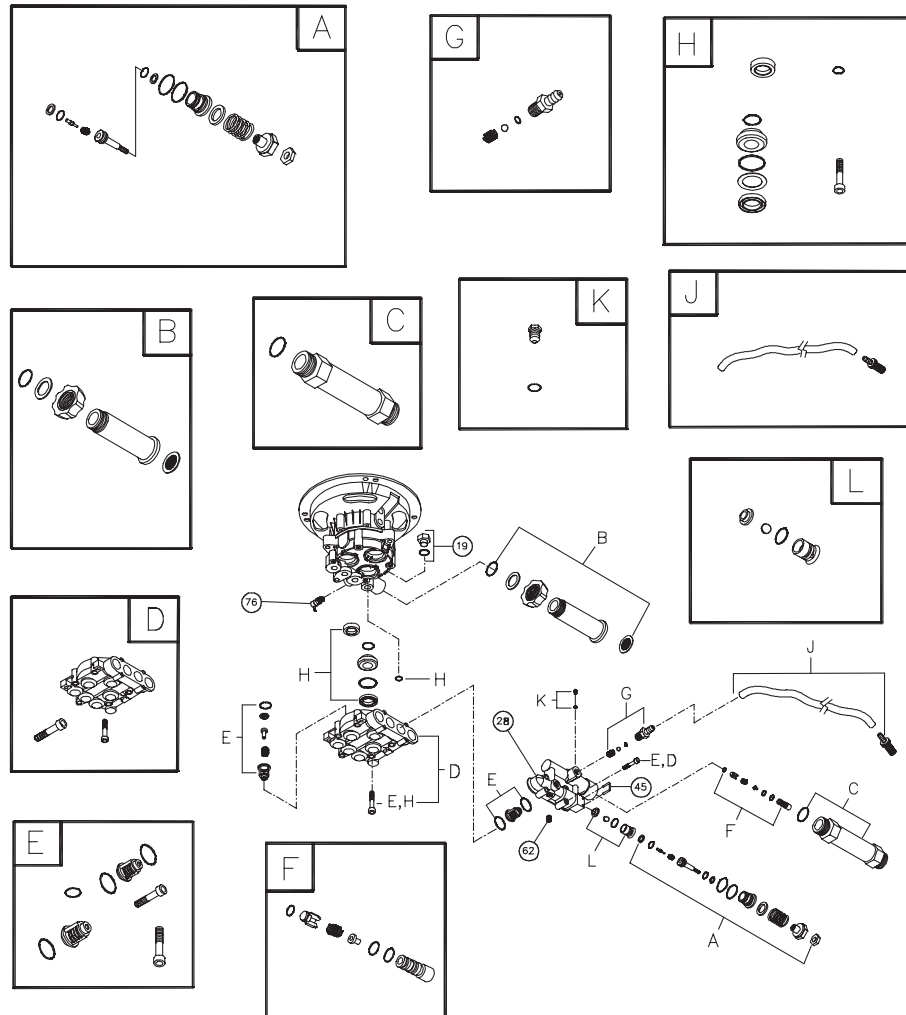

EXPLODED VIEW AND PARTS LIST - MAIN UNIT

Item	Part #	Description
1	197081GS	ASSY, Base
2	M195428GS	HANDLE
3	196444GS	ASSY, Billboard w/ Clips
	195964GS	Clip
4	196006GS	HOSE
5	192645GS	KIT, Pump Mounting Hardware
6	30809GS	GROMMET
7	195943GS	KIT, Nozzle, QC
	198841GS	Nozzle, Plastic Soap
	195842AEGS	Nozzle, QC, Red ProjPro
	195842XGS	Nozzle, QC, Orange ProjPro
	195842RGS	Nozzle, QC, Yellow ProjPro
8	191265GS	E-RING
9	194298GS	VALVE, Thermal Relief
10	190779GS	ASSY, Extension
11	193482GS	GUN
12	B2203GS	KIT, Handle Connector
13	192310GS	KIT, Vibration Mount

Item	Part #	Description
14	197082GS	KIT, Wheel
15	23139GS	KEY
16	198421GS	ASSY, Pump (see page 3)
900	§	ENGINE

Items Not Illustrated:

196408GS	MANUAL, Operator's
MS6847	MANUAL, Engine
194256GS	KIT, Tag, Warning with Clip
100516GS	KIT, O-Ring Maintenance
191267MGS	AXLE
BB3061BGS	OIL BOTTLE
87815GS	GOGGLES

Exploded Views and Parts List

EXPLODED VIEW AND PARTS LIST - PUMP

Item	Part #	Description
19	190571GS	CAP, Oil
28	190627GS	MANIFOLD
45	190578GS	PIN
62	190581GS	CAP, 1/8
76	194298GS	THERMAL RELIEF
A	190594GS	KIT, UNLOADER STEM
B	190632GS	KIT, WATER INLET, ALUM
C	190634GS	KIT, OUTLET, ALUM
D	193808GS	KIT, HEAD BRASS
E	193806GS	KIT, CHECK VALVES
F	190592GS	KIT, INLET CHECK
G	190593GS	KIT, CHEMICAL INJECTION
H	193807GS	KIT, SEAL SET